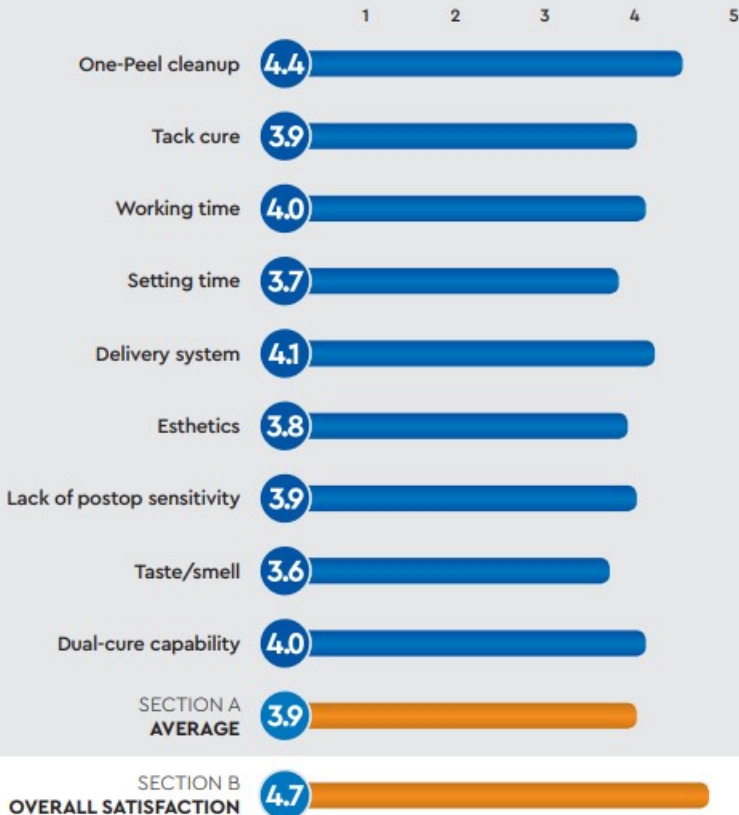

PRODUCT REVIEW SNAPSHOT

CRITERIA BASED ON AVERAGE SCORE (OUT OF 5)

KERR
NEXUS RMGI
LUTING CEMENT

FINAL SCORE
AVERAGE OF SECTIONS A AND B

4.3

Dental PRODUCT SHOPPER
BEST PRODUCT